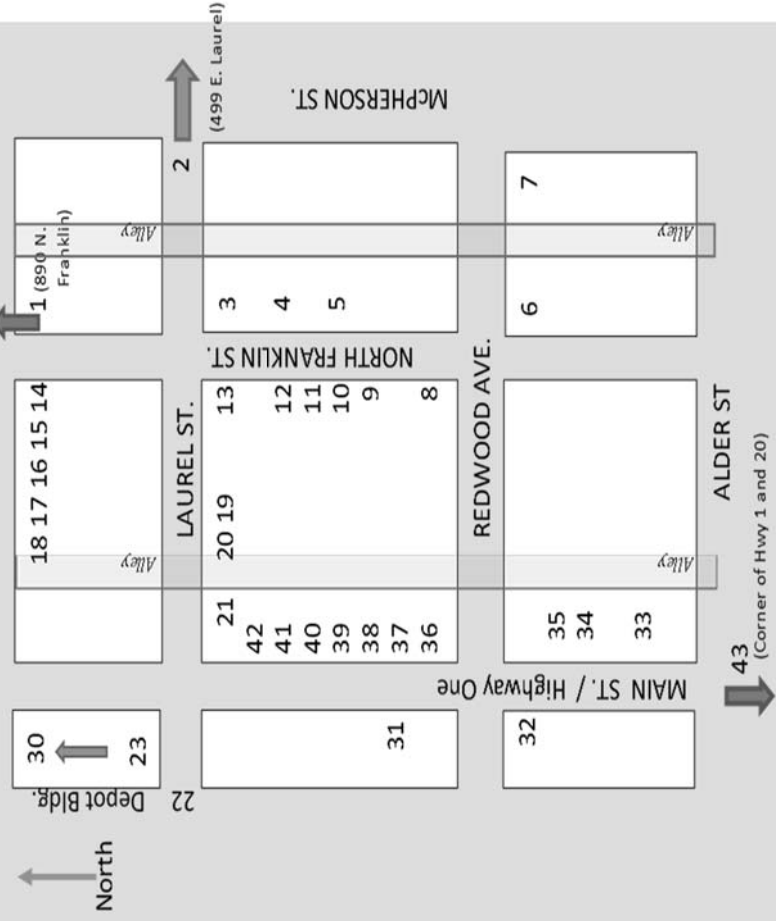

— The Quilt Walk

Visit the business locations listed below to view the quilts on display during the month of June.

This was the 2016 walk : 2017 walk not finalized yet

Location	Quilt Name	Quilt Artist	Location	Quilt Name	Quilt Artist
<u>Franklin Street</u>					
1 Sew n Sew			22 Skunk Train		
2 Fort Bragg Library	499 E Laurel St.	Several Quilts	23 Laurel Deli		
3 Whistle Stop			24 LowTide Seashells		
4 Spunky Skunk			25 Shirts and More		
5 Wrens			26 Oh! Baby		
6 Family Hands			27 Chernoff's		
7 FloBeds		Anne Turner	28 Pacific Glassworks		
8 Well-House West			29 Zapateria		
9 Lost Surf Shop			30 Beautiful Earth		
10 If The Shoe Fits			31 Mendocino Cookie Co.		
11 The Bookstore			32 Outdoor Store		
12 Reynold's Men's Wear			<u>East Main Street</u>		
13 Le Tre			33 Mendocino Chocolates		
<u>Laurel Street</u>					
14 ER Energy			34 Cowlicks		
15 Essentially Hair			35 Relish		
16 Heavenly Soles			36 Coast Hardware		
17 Toto Zaida			37 Windsong Books		
18 Pippi's Longstockings			38 Carol Hall's		
19 Grey Mercantile			39 Teamwork		
20 Cucina Verona			40 Feet First		
21 Frame Mill			41 Racines		
			42 Northcoast Artists Gallery	Untitled	Corrine Riley
			<u>Highways 1 and 20</u>		
			43 Todd Farm House	100 Hwy 20	Helen Haun

How the Quilt Walk works

Below is the layout of
 Downtown Fort Bragg

**LOOK FOR THIS LOGO POSTED IN
 WINDOWS OF PARTICIPATING BUSINESSES.**

These businesses are numbered.

Inside this brochure is a list of Quilts, and
 the corresponding numbers of the locations
 where you can find them.

This was the 2016 walk : 2017 walk not finalized yet

*The Quilt Show is June 24-25, 2017
 Dana Gray Auditorium * 1197 Chestnut Street